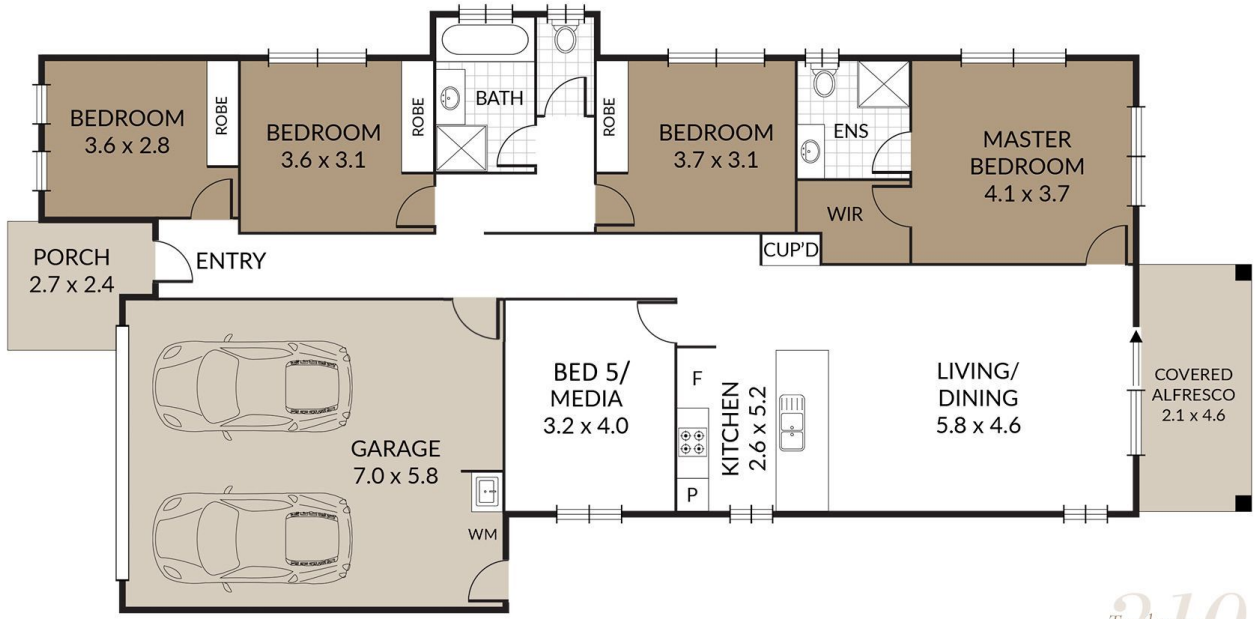

### HALLMARKS:

- | Open-plan living space + Media or 5th Bedroom
- | Air-conditioning to living & master
- | Gorgeous sunset views

### INSIDE:

- | Open plan tiled living & dining space with doors to alfresco
- | Separate media room or 5th bedroom (with door)
- | Well-appointed kitchen with dishwasher & gas cooking
- | Spacious master bedroom with walk-in robe & ensuite (air-conditioned)
- | All other bedrooms with built-in robes & ceiling fans

**Price** : \$ 670,000

**Land Size** : 400 sqm

**View** : <https://www.kingcompanypg.com/sale/qld/lo-gan/waterford/residential/house/7884458>

**Courtney King**  
07 3805 2755

*210*  
Total sqm

*4* bedroom *2* bathroom *2* car accom