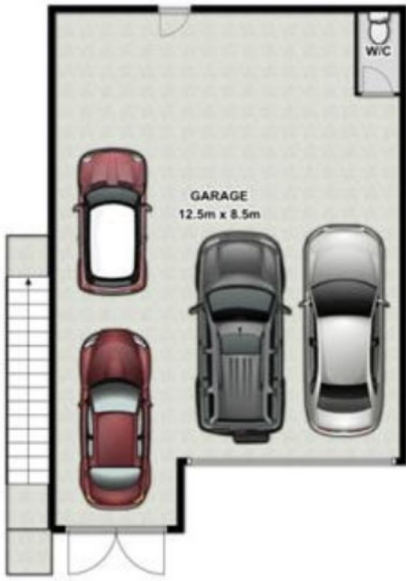

12 Bindarri Close Waterford QLD

4 2 4

There is SO much to love here! Family living with breathtaking views, multiple living spaces & huge car accom!

Please note: Photos are just a sneak peak and are not current!
You must Preregister to inspect this property.

Price : \$ 810,000
Land Size : 1027 sqm
View : <https://www.kingcompanypg.com/sale/qld/lo-gan/waterford/residential/house/7906718>

Courtney King
07 3805 2755

KING[®]COMPANY